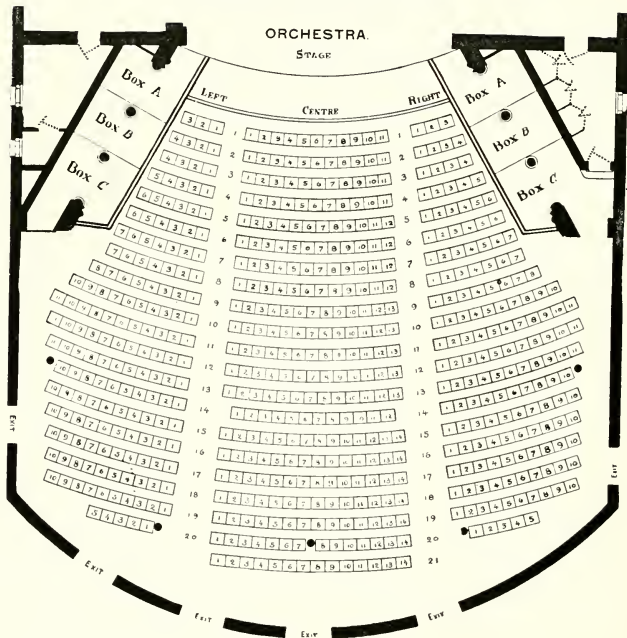

English Opera House